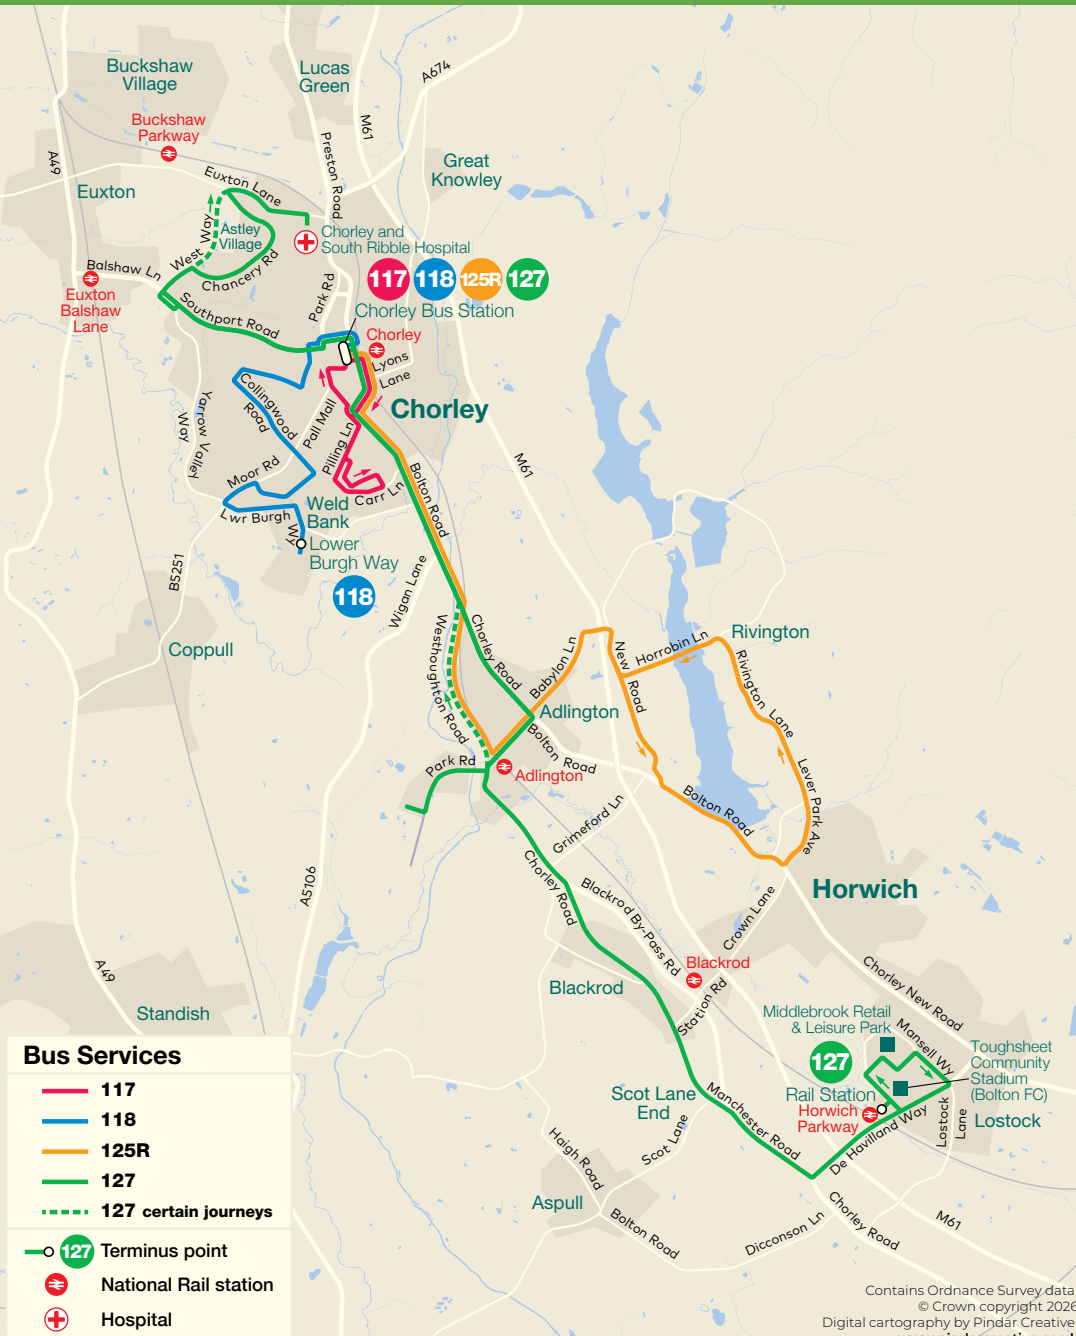

Bus Route Map

Chorley Local Services

117 118 125R 127

Bus Services

- 117
- 118
- 125R
- 127
- - - 127 certain journeys

- 127 Terminus point
- Ⓡ National Rail station
- + Hospital